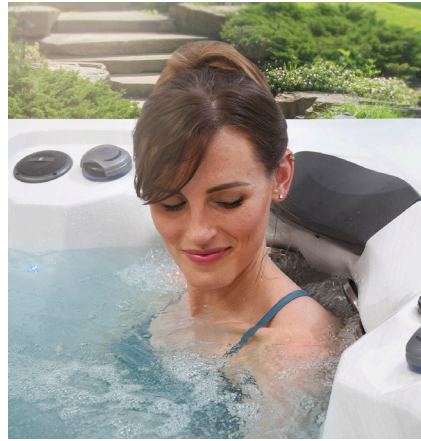

## ES 748

Spacious enough for up to six people, the ES 748 features a contoured, body fitting lounge and the legendary StressRelief Neck and Shoulder Seat™, for uncompromised therapy.

Dimensions:	214 cm x 214 cm x 92 cm (84"x 84"x 36")
Weight (Dry/Full):	420 kg (925 lbs) / 2134 kg (4,705 lbs)
Liters:	1,211 ( 320 gal)
Power Requirement:	240 V / 32 Amp
Seating Capacity:	6
Stainless Steel Jets:	48
Pumps:	3 (Including the QuietFlo Water Care System™)
Water Features:	1
Filtration:	EcoPur® Charge
LED Lighting:	Orion Light System™
Exclusive Features:	Master Force™ Bio-Magnetic Therapy System Vac-Formed ABS Pan Bottom
Premium Options:	Fusion Air Sound System Dream Lighting WiFi Module*

## ES 740

With easy to use touchscreen controls, the ES 740 may be the ideal hot tub for you. Featuring 40 therapy jets and comfortable seating, you'll find it easy to forget the stresses of the day.

Dimensions:	214 cm x 214 cm x 92 cm (84"x 84"x 36")
Weight (Dry/Full):	399 kg (880 lbs) / 2096 kg (4,620 lbs)
Liters:	1,193 (315 gal)
Power Requirement:	240 V / 32 Amp
Seating Capacity:	6
Stainless Steel Jets:	40
Pumps:	2 (Including the QuietFlo Water Care System™)
Water Features:	1
Filtration:	EcoPur® Charge
LED Lighting:	Orion Light System™
Exclusive Features:	Master Force™ Bio-Magnetic Therapy System Vac-Formed ABS Pan Bottom
Premium Options:	Fusion Air Sound System Dream Lighting WiFi Module*